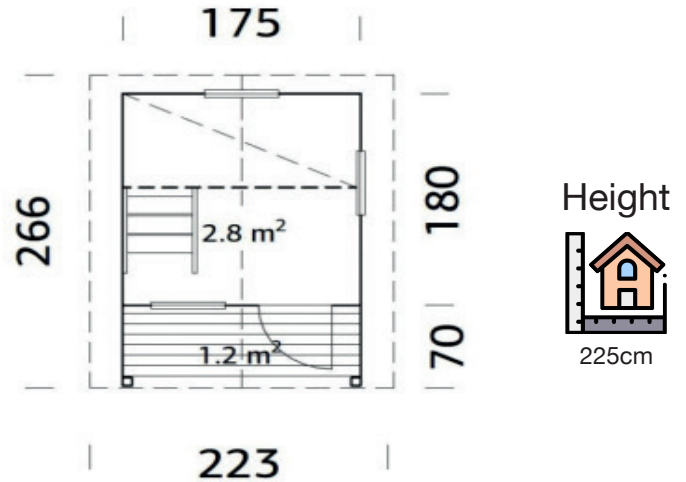

175 x 180cm

16mm

3.3m³

2.8m²

58 x 129cm

56 X 56cm

16mm

16mm

70cm

FULL SPECIFICATION

CABIN SIZE:	175cm x 180cm x 225cm	Wood Type:	Nordic Spruce
WALL THICKNESS:	16mm	Chalet Cut:	N/A
VOLUME:	3.3m ³	Window Type:	Plexiglass
AREA:	2.8m ²	Window / Door Feature:	N/A
DOOR OPENING:	58 x 129cm	Braces:	Wind Braces
WINDOW OPENING:	56 x 56cm	Roof Boards With:	Boards With Tongue & Groove
FLOORS BOARDS:	16mm	Guarantee:	5 Years
ROOF BOARDS:	16mm	Treated Foundation Joists:	No
ROOF OVERHANG:	70cm	IDEAL FOR:	Play-House
UNDER PLANNING:	No		